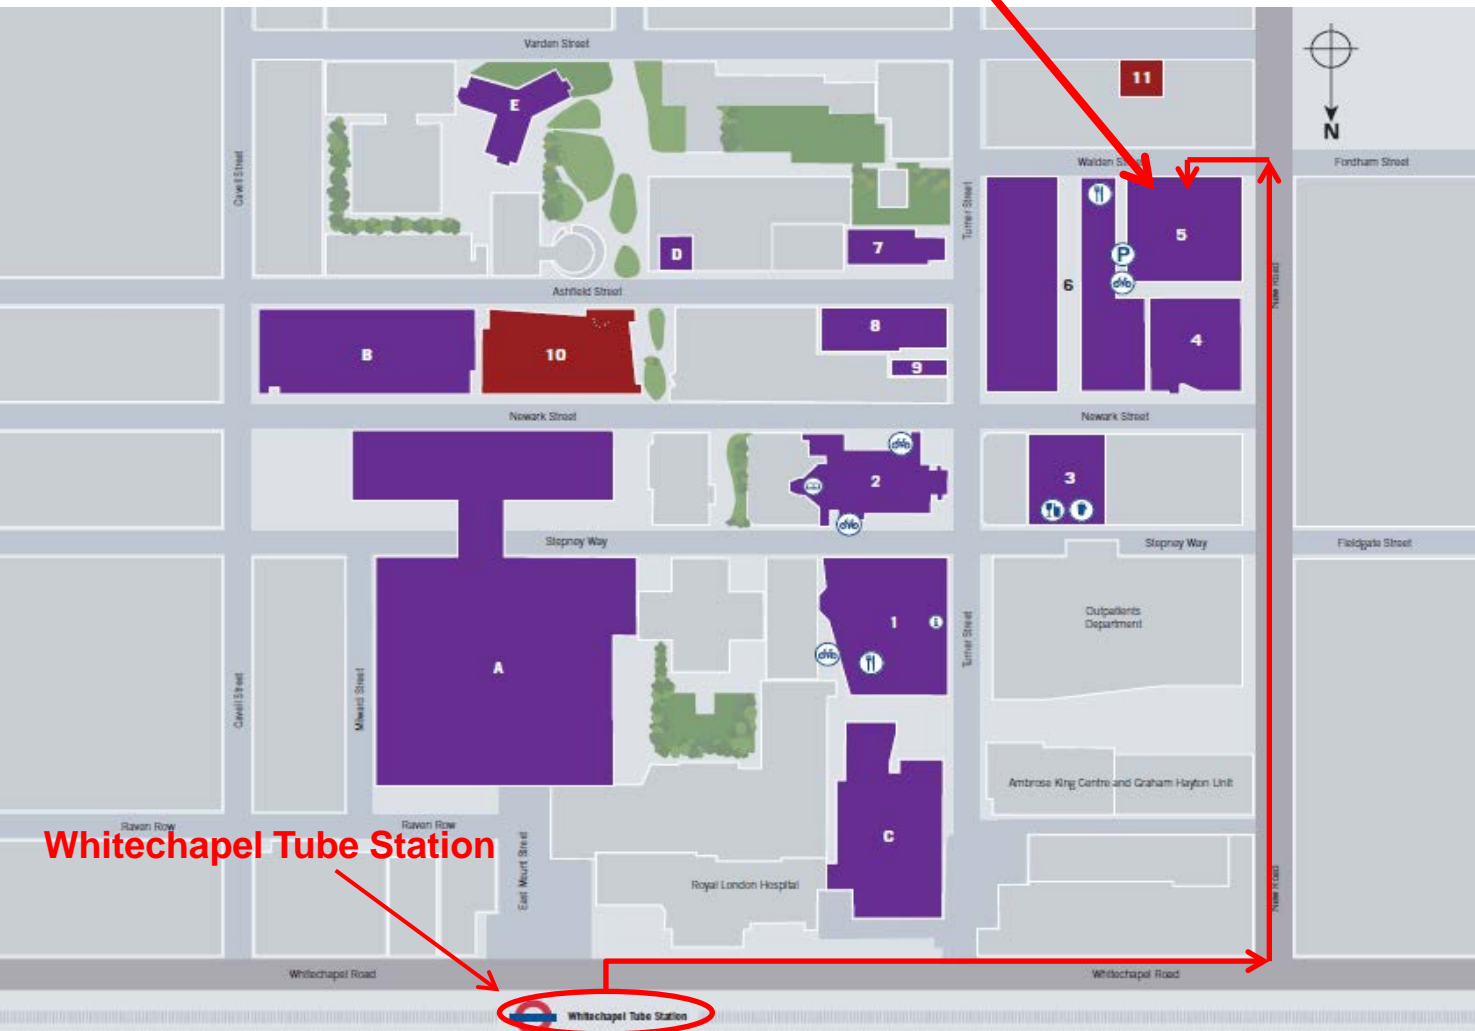

**Clark-Kennedy Lecture Theatre**  
**Queen Mary Innovation Building**  
**Queen Mary University of London**  
Whitechapel Campus  
Queen Mary Innovation  
Centre  
5 Walden Street  
London E1 2EF

**We are here**  
(entrance located on Walden Street)

### Public transport directions

#### By bus

The following buses stop outside or close to the hospital on Whitechapel Road: numbers 25, 106, 205, 253 and 254 as well as night buses N25, N106 and N253.

Bus numbers 15, 115 and D3 stop close to the hospital on Commercial Road. Low-floor wheelchair accessible buses run on all routes serving The Royal London Hospital.

#### By tube

The closest tube station is Whitechapel which is on the Hammersmith and City line and the District line as well as the London Overground.